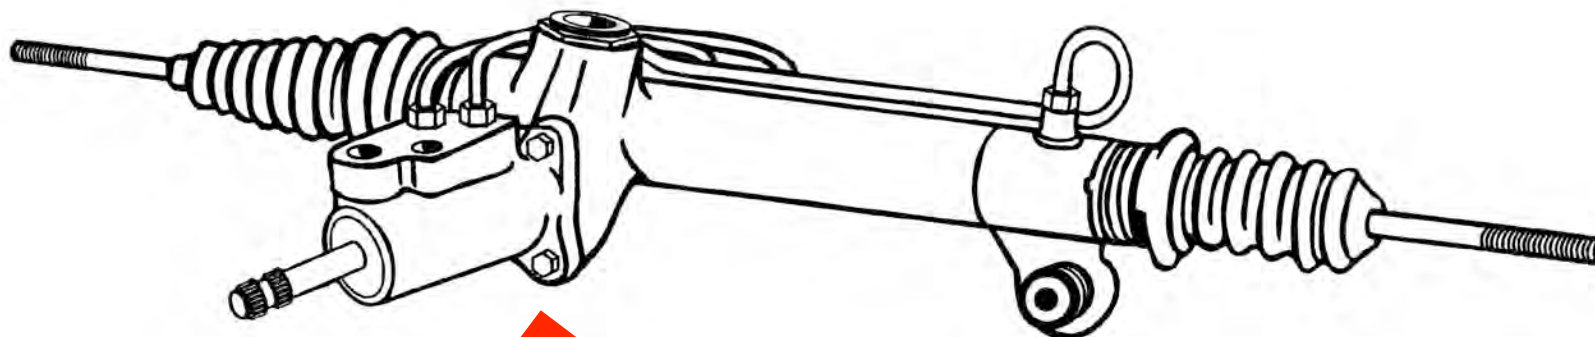

To identify which Gotta Show® power steering hose kit to use on a FORD rack.

All you have to do is look at it!

If the pinion housing is cast to the rack housing,
use part # 131101 (22" hose) or part # 131107 (36" hose).

If the pinion housing bolts to the rack housing w/ 3 bolts,
Use part # 131105 (22" hose).

IT'S THAT EASY!!