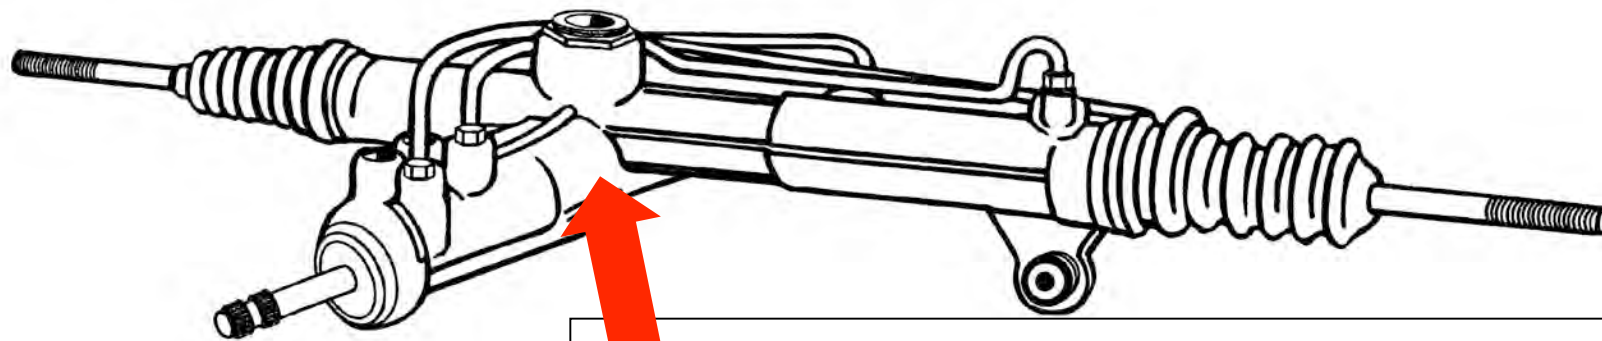

To identify which Gotta Show® power steering hose kit to use on a FORD rack.

All you have to do is look at it!

If the pinion housing is cast to the rack housing,
use part # 131101 (22" hose) or part # 131107 (36" hose).

If the pinion housing bolts to the rack housing w/ 3 bolts,
Use part # 131105 (22" hose).

IT'S THAT EASY!!